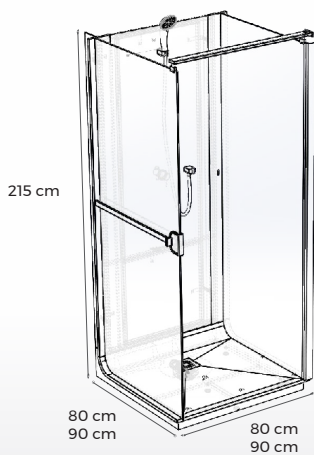

## ELMER overall dimensions

Width 80 cm

ELMER	Length (cm)	Width (cm)	Height (cm)
80-80	80	80	215*
120-80	120		
140-80	140		
150-80	150		
160-80	160		
170-80	170		

Width 90 cm

ELMER	Length (cm)	Width (cm)	Height (cm)
90-90	90	90	215*
120-90	120		
140-90	140		
150-90	150		
160-90	160		
170-90	170		

(\*) In case of a built-in tray, the height can vary between 200 and 215 cm

## CHECK-LIST before installation

Can I **fit** ELMER in my bath area?

- I have 2 corner walls to install my ELMER
- I don't have a window in the space dedicated to installing my ELMER
- My wastewater disposal is located on the floor in the area where the future tray will be placed
- My inlets are located on one of the 2 walls where ELMER will be placed