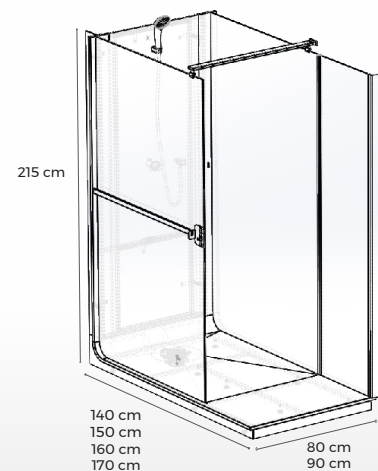

## ELMER overall dimensions

Width 80 cm

ELMER	Length (cm)	Width (cm)	Height (cm)
80-80	80	80	215*
120-80	120		
140-80	140		
150-80	150		
160-80	160		
170-80	170		

Width 90 cm

ELMER	Length (cm)	Width (cm)	Height (cm)
90-90	90	90	215*
120-90	120		
140-90	140		
150-90	150		
160-90	160		
170-90	170		

(\*) In case of a built-in tray, the height can vary between 200 and 215 cm

## CHECK-LIST before installation

Can I **fit** ELMER in my bath area?

- I have 2 corner walls to install my ELMER
- I don't have a window in the space dedicated to installing my ELMER
- My wastewater disposal is located on the floor in the area where the future tray will be placed
- My inlets are located on one of the 2 walls where ELMER will be placed