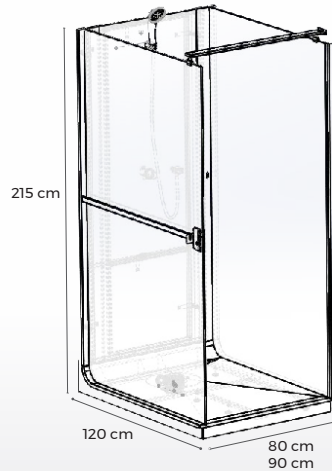

## ELMER overall dimensions

Width 80 cm

ELMER	Length (cm)	Width (cm)	Height (cm)
80-80	80	80	215*
120-80	120		
140-80	140		
150-80	150		
160-80	160		
170-80	170		

Width 90 cm

ELMER	Length (cm)	Width (cm)	Height (cm)
90-90	90	90	215*
120-90	120		
140-90	140		
150-90	150		
160-90	160		
170-90	170		

(\*) In case of a built-in tray, the height can vary between 200 and 215 cm

## CHECK-LIST before installation

Can I **fit** ELMER in my bath area?

- I have 2 corner walls to install my ELMER
- I don't have a window in the space dedicated to installing my ELMER
- My wastewater disposal is located on the floor in the area where the future tray will be placed
- My inlets are located on one of the 2 walls where ELMER will be placed